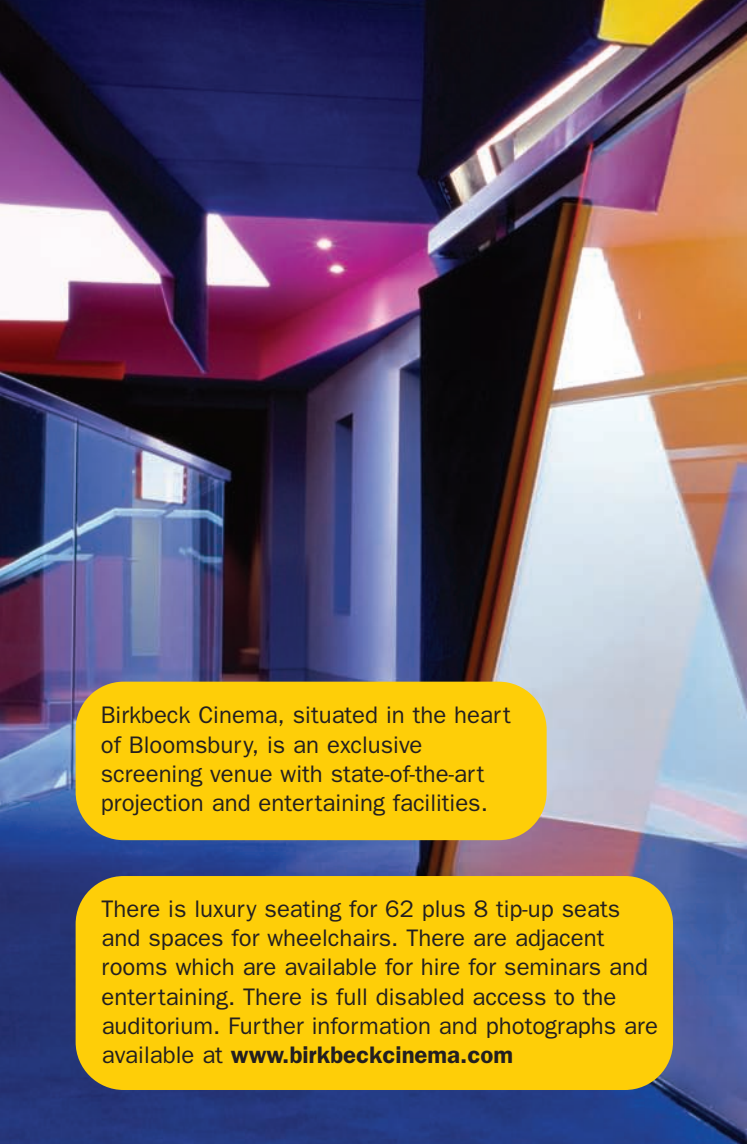

This publication is available in large format. For details, call the Disability Office on 020 7631 6315. Information also available online at: www.birkbeckcinema.com

Birkbeck Cinema

London's newest screening venue

Birkbeck Cinema Space

Birkbeck Cinema, situated in the heart of Bloomsbury, is an exclusive screening venue with state-of-the-art projection and entertaining facilities.

There is luxury seating for 62 plus 8 tip-up seats and spaces for wheelchairs. There are adjacent rooms which are available for hire for seminars and entertaining. There is full disabled access to the auditorium. Further information and photographs are available at www.birkbeckcinema.com

Birkbeck Cinema Equipment

Film and Video Projection

- Twin 35mm Century Projectors with 2k Xenon lamps
- Panasonic PTD5500 DLP data and video E-cinema projector offers full widescreen digital projection
- Video playback formats include DVD, VHS, Digi-beta and multi-standard Ni-cam VHS
- ISCO lenses – screening ratios available: 1:1.85, 1:2.35, 1:1.37, 1:1.66, 1:1.85, 1:2.35
- 16mm film projection – On request
- Laptop connection to video and audio outputs